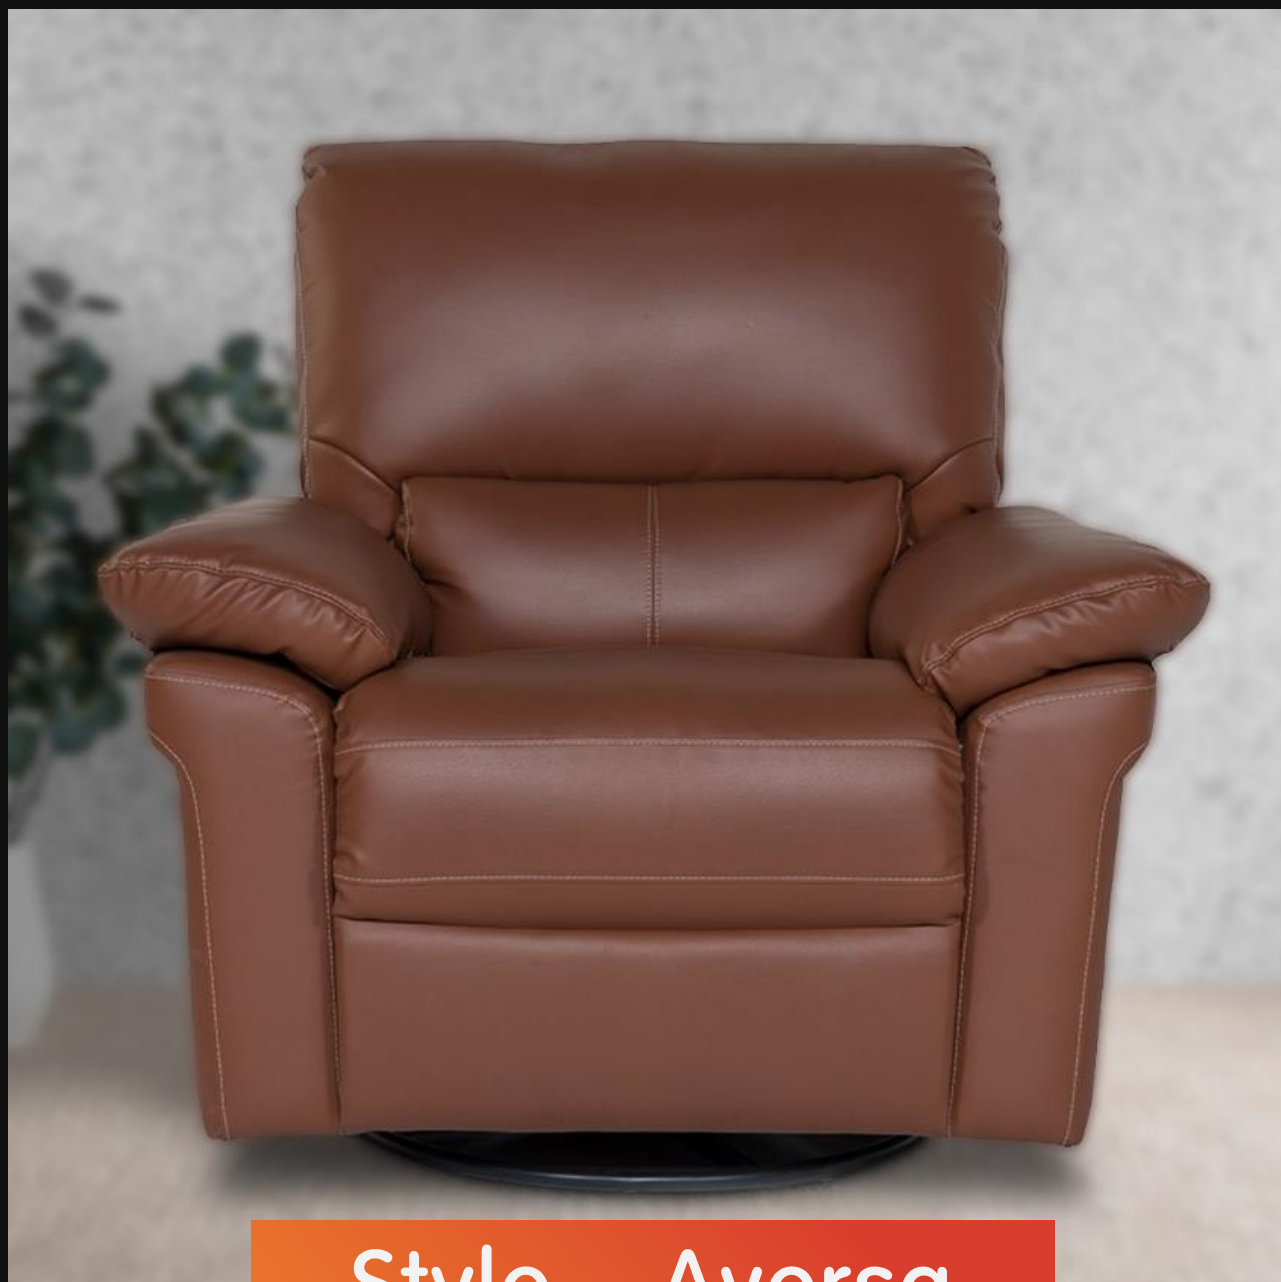

Rec\iners[®] INDIA

Since 1996

**SINGLE SEATER
RECLINER**

Style - 220

Function: Manual Recliner
Upholstery: PVC / Leatherette

[Press Ctrl Button and Click Here to Play Video](#)

Function: Manual Recliner
Upholstery: Fabric

Style – Contour Plus

Style – Aversa

Function: Manual Recliner
Upholstery: PVC / Leatherette

Style – R3

Function: Manual Push Back Recliner
Upholstery: PVC / Leatherette

Function: Manual Recliner
Upholstery: PVC / Leatherette

Style – Comfy

Function: Power Recliner
Upholstery: PVC / Leatherette

[Press Ctrl Button and Click Here to Play Video](#)

Style – Carol

Style – Spino

Function: Manual Recliner
Upholstery: PVC / Leatherette

Style – Ohio

[Press Ctrl Button and Click Here to Play Video](#)

Style – Zeal

Style – Crown

Function: Power Recliner
Upholstery: Half Leather

[Press Ctrl Button and Click Here to Play Video](#)

Style – Crown

THANK YOU!
THANK YOU!
THANK YOU!