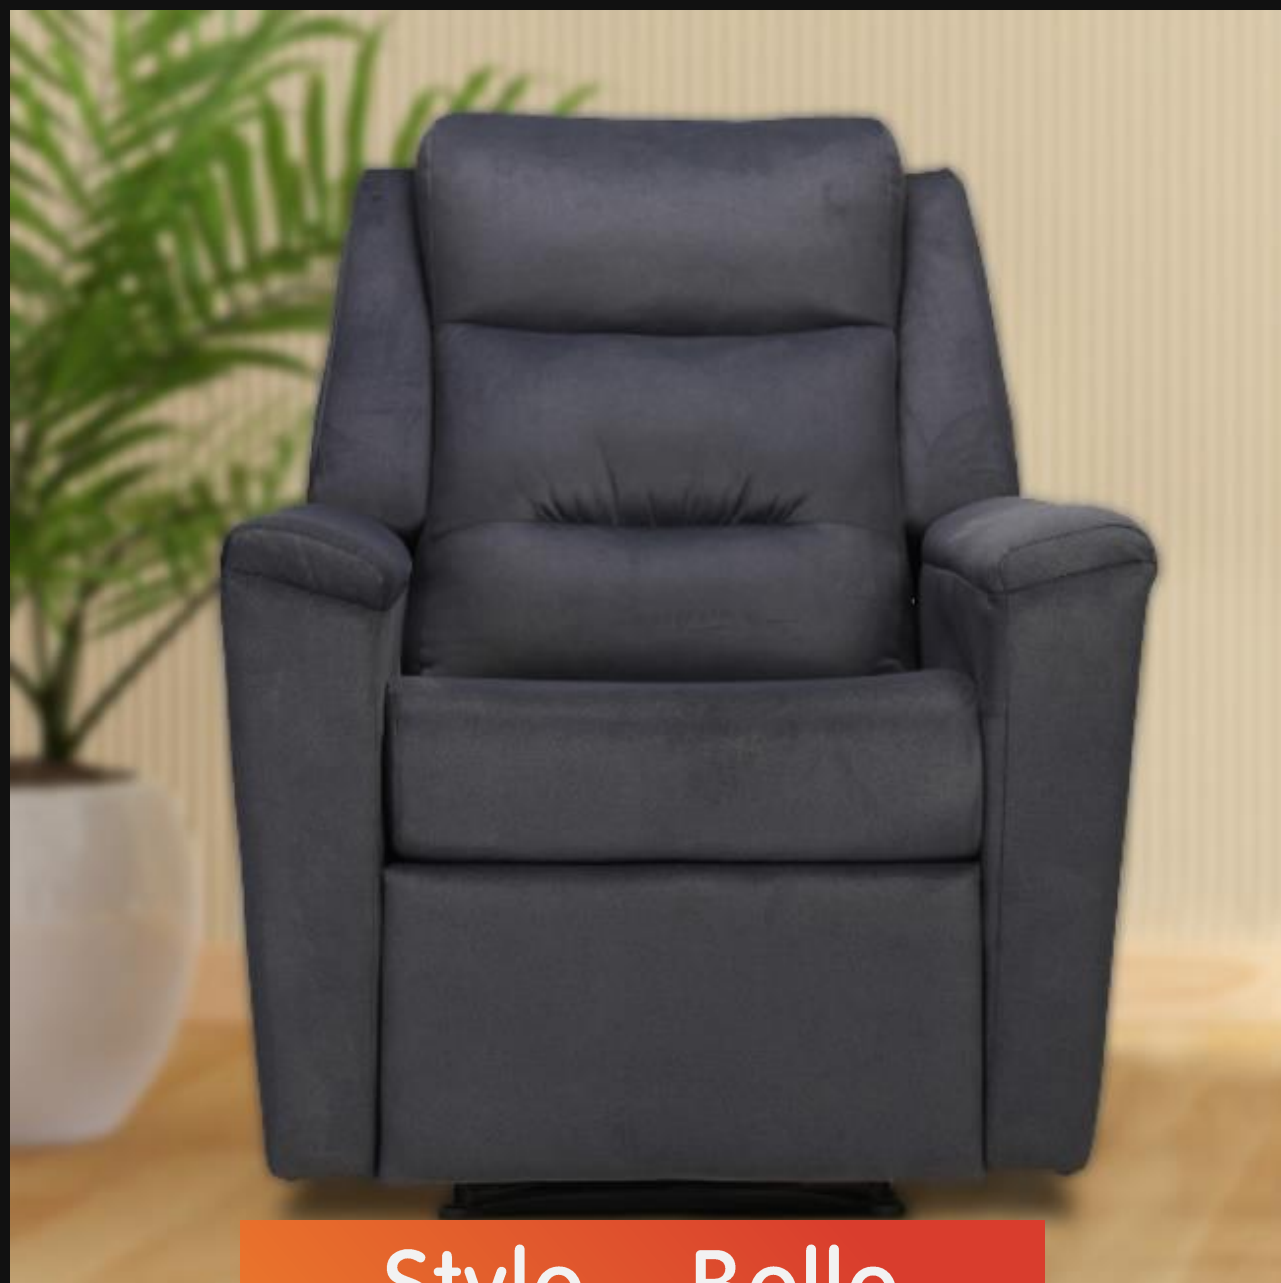

Style – Bello