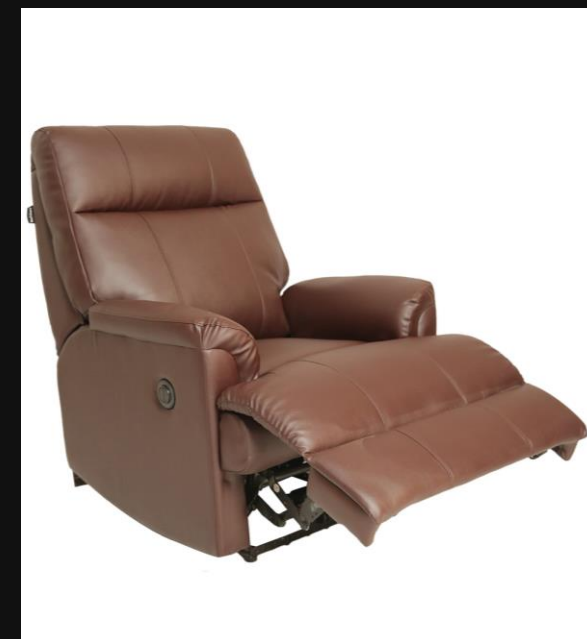

Style – Comfy

Function: Power Recliner
Upholstery: PVC / Leatherette

[Press Ctrl Button and Click Here to Play Video](#)

Style – Carol

Style – Spino

Function: Manual Recliner
Upholstery: PVC / Leatherette

Style – Ohio