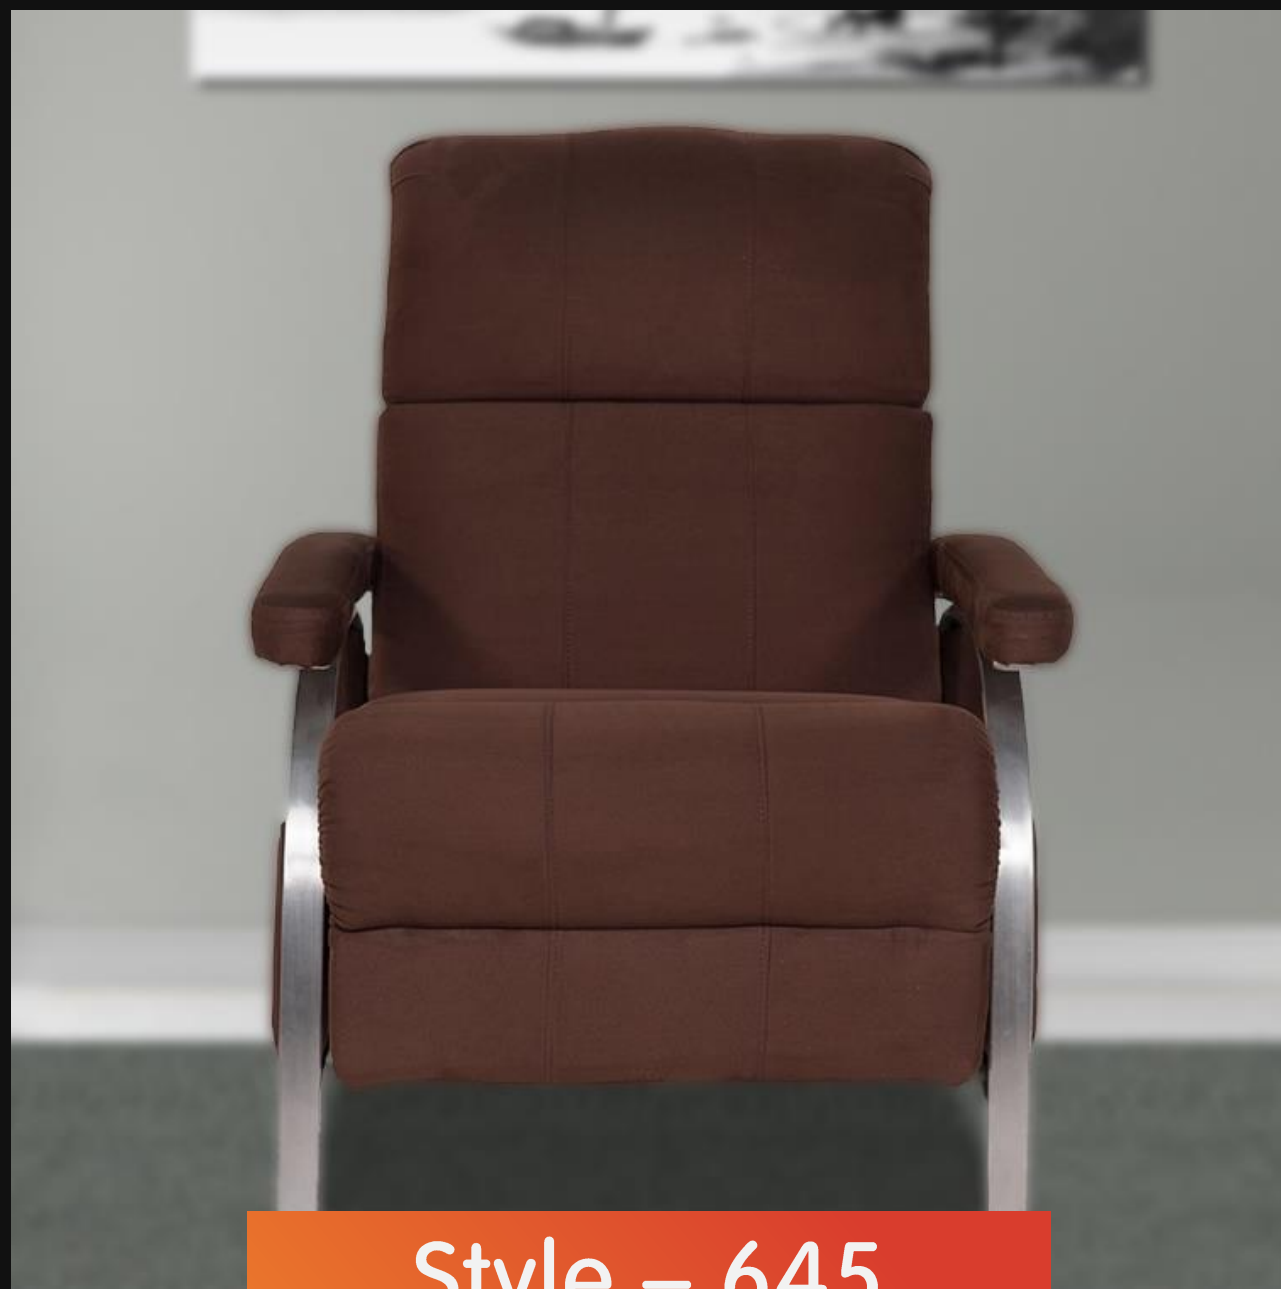

[Press Ctrl Button and Click Here to Play Video](#)

Style – Lazino

Function: Manual Recliner
Upholstery: PVC / Leatherette

[Press Ctrl Button and Click Here to Play Video](#)

Style – 208

Function: Manual Push Back Recliner
Upholstery: Fabric