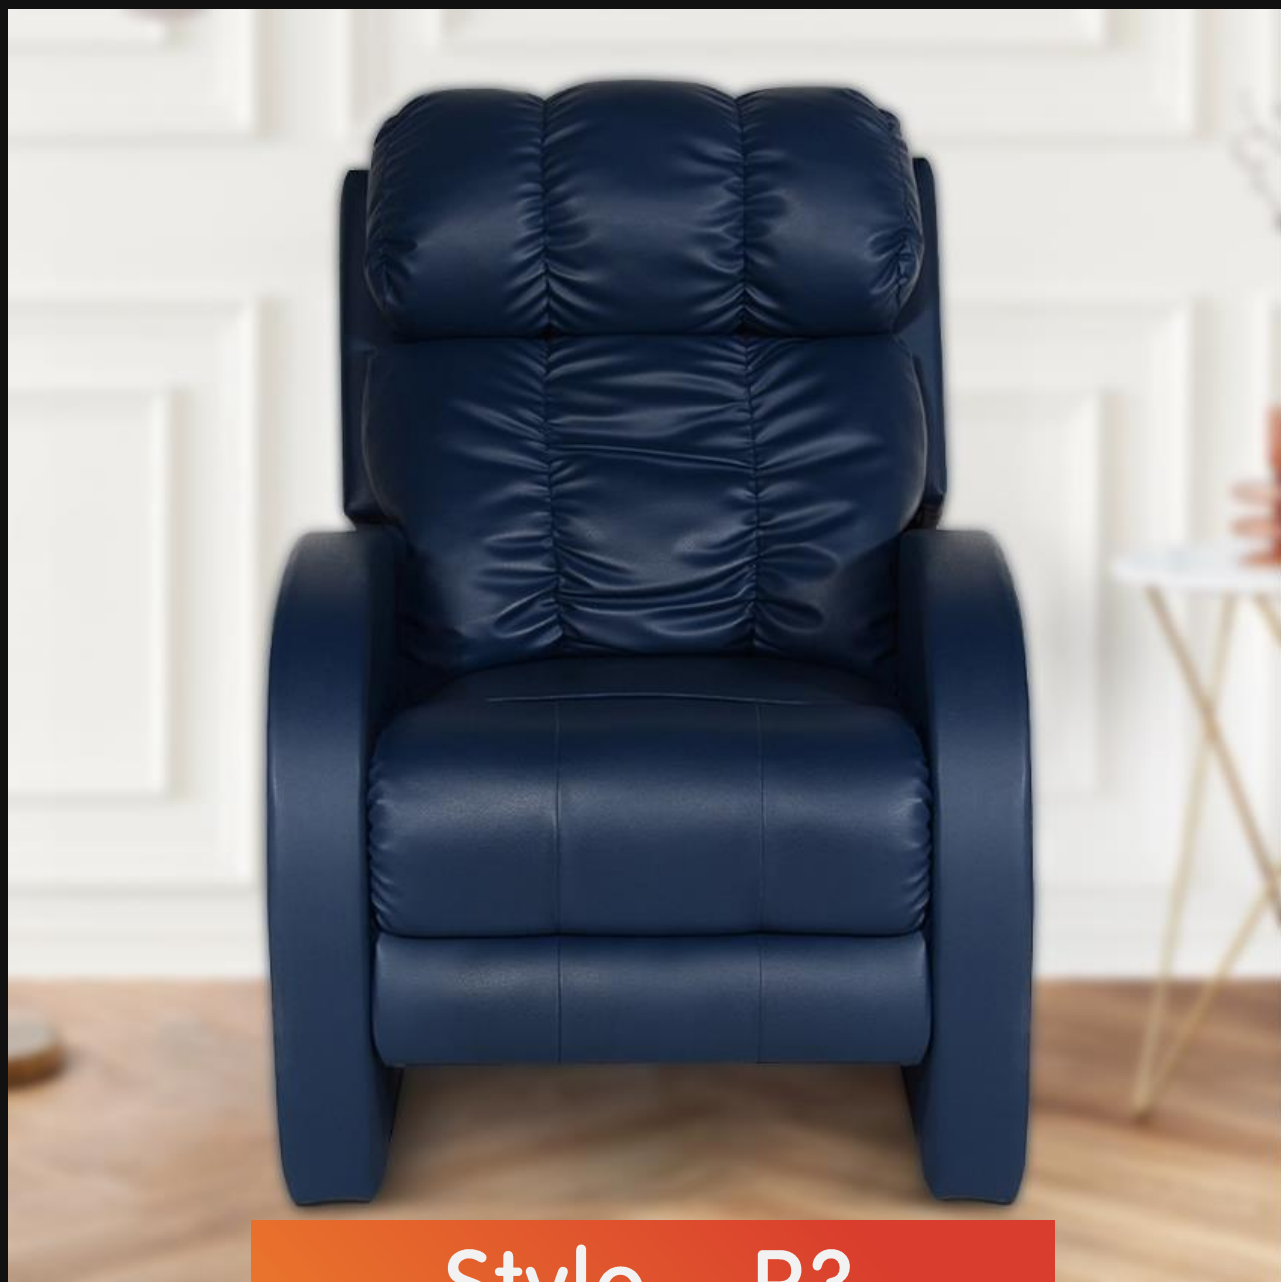

Rec\iners[®] INDIA

Since 1996

**SINGLE SEATER
RECLINER**

Style - 220

Function: Manual Recliner
Upholstery: PVC / Leatherette

[Press Ctrl Button and Click Here to Play Video](#)

Function: Manual Recliner
Upholstery: Fabric

Style – Contour Plus

Style – Aversa

Function: Manual Recliner
Upholstery: PVC / Leatherette

Style – R3

Function: Manual Push Back Recliner
Upholstery: PVC / Leatherette

Function: Manual Recliner
Upholstery: PVC / Leatherette